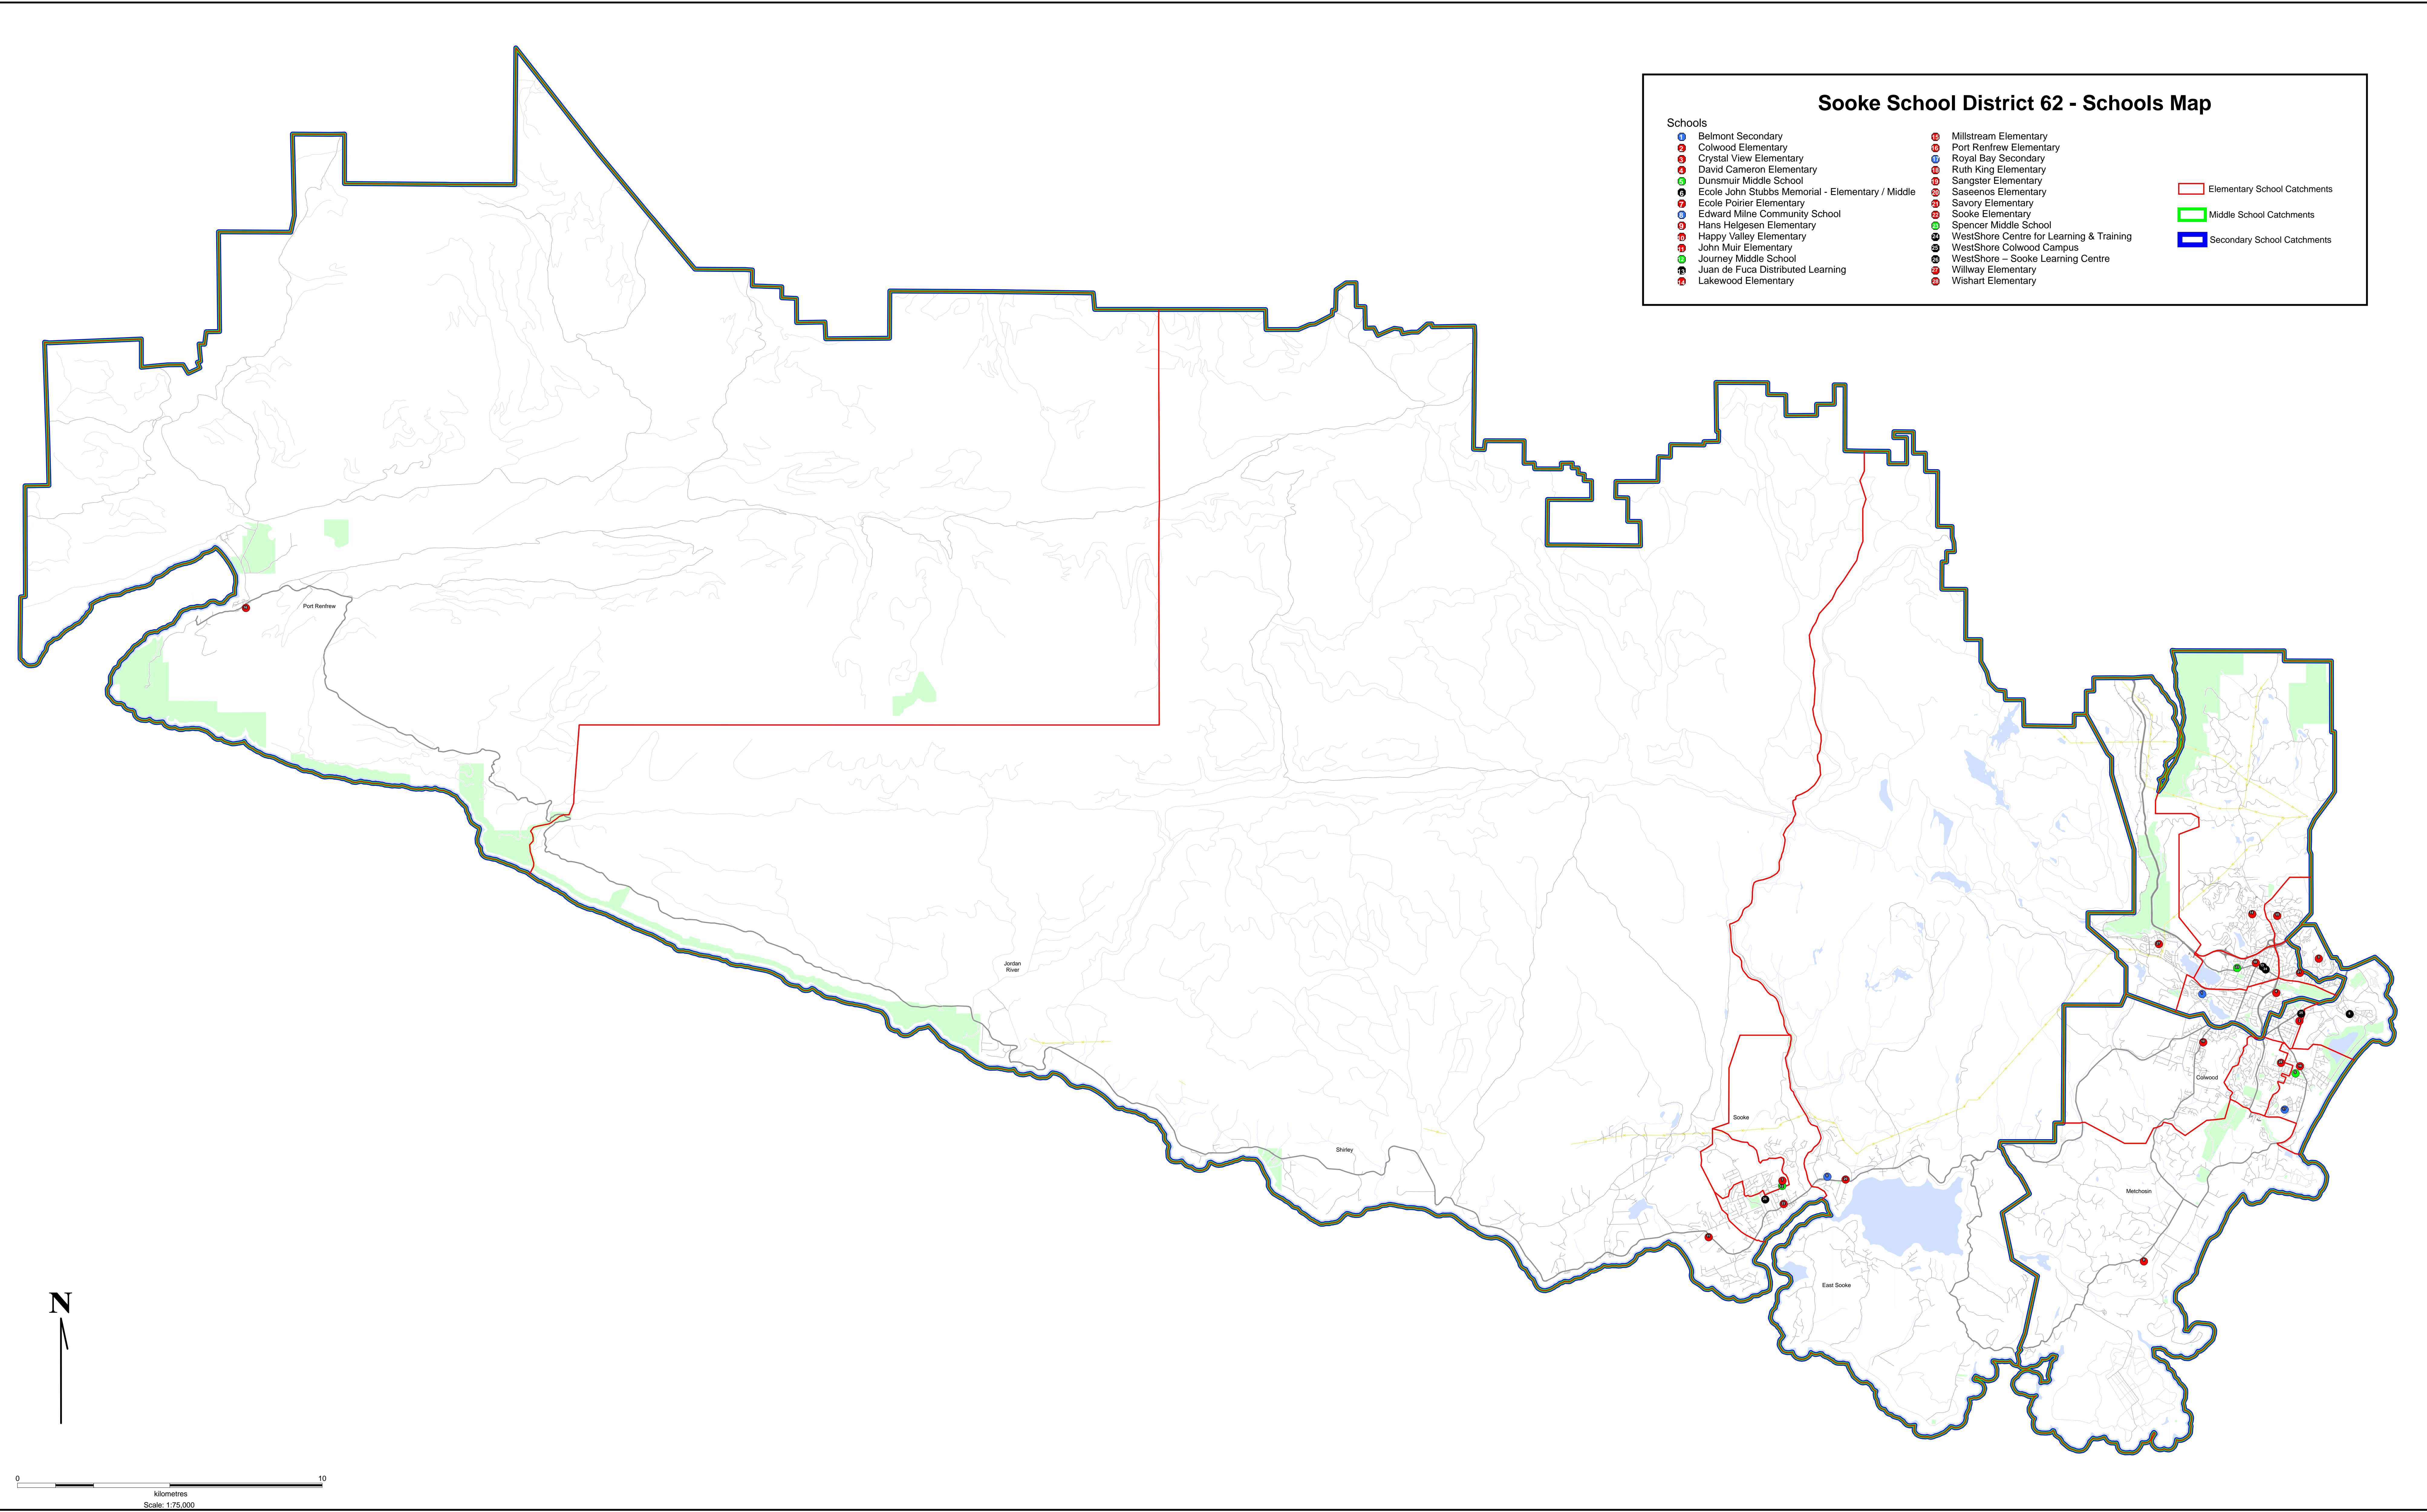

Sooke School District 62 - Schools Map

- | | | |
|--|--|--------------------------------|
| Schools | | |
| ● Belmont Secondary | ● Millstream Elementary | □ Elementary School Catchments |
| ● Colwood Elementary | ● Port Renfrew Elementary | □ Middle School Catchments |
| ● Crystal View Elementary | ● Royal Bay Secondary | □ Secondary School Catchments |
| ● David Cameron Elementary | ● Ruth King Elementary | |
| ● Dunsmair Middle School | ● Sangster Elementary | |
| ● Ecole John Stubbs Memorial - Elementary / Middle | ● Sassexos Elementary | |
| ● Ecole Poirier Elementary | ● Savory Elementary | |
| ● Edward Milne Community School | ● Sooke Elementary | |
| ● Hans Helgesen Elementary | ● Spencer Middle School | |
| ● Happy Valley Elementary | ● WestShore Centre for Learning & Training | |
| ● John Muir Elementary | ● WestShore Colwood Campus | |
| ● Journey Middle School | ● WestShore - Sooke Learning Centre | |
| ● Juan de Fuca Distributed Learning | ● Willway Elementary | |
| ● Lakewood Elementary | ● Wishart Elementary | |

0 10
Kilometres
Scale: 1:75,000